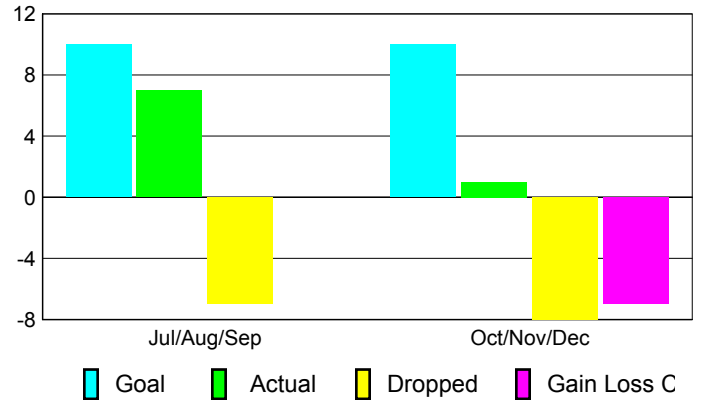

Membership Results 2010-2011

Goal, New, Dropped, Gain/Loss