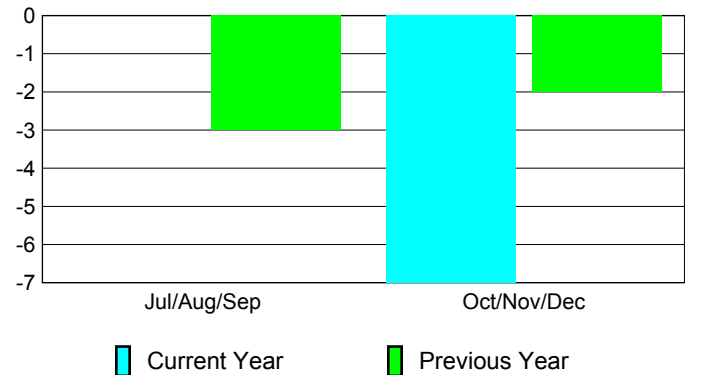

Membership Results
2010-2011

Membership
2009-2010

Month	Net Memb Goal	Actual New Memb	Actual Dropped Memb	Gain/Loss of Memb	Gain/Loss of Memb
Jul/Aug/Sep	10	7	-7	0	-3
Oct/Nov/Dec	10	1	-8	-7	-2
Totals	20	8	-15	-7	-5

Membership Results 2010-2011

Goal, New, Dropped, Gain/Loss

Comparison of Membership Gain/Loss

Current Year Compared to the Previous Year

Gender Comparison 2010-2011

Male

Female