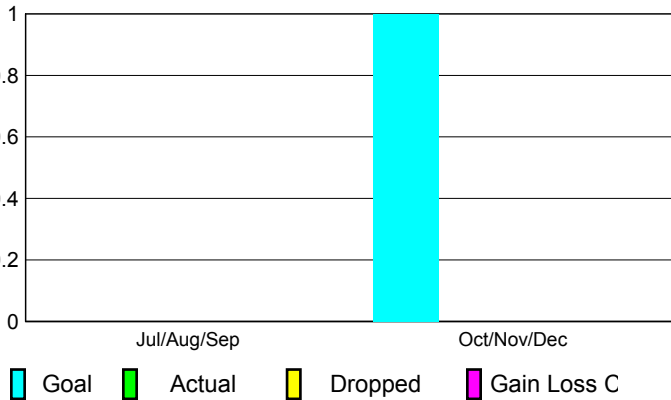

2010-2011 GMT Reports for District (or Undistricted) **District 113**

GMT: PROF DR Wieland Richter

Location: LUXEMBOURG

GMT CA: 4

CLUBS

Club Results
2010-2011

Clubs
2009-2010

Month	New Club Goal	Actual New Clubs	Actual Dropped Clubs	Gain/Loss of Clubs	Gain/Loss of Clubs
Jul/Aug/Sep	0	0	0	0	0
Oct/Nov/Dec	1	0	0	0	0
Totals	1	0	0	0	0

Club Results 2010-2011

Goal, New, Dropped, Gain/Loss

Comparison of Club Gain/Loss

Current Year Compared to the Previous Year

YTD Status Quo Clubs 2010-2011

Status Quo Clubs Compared to Status Quo Members

MEMBERSHIP